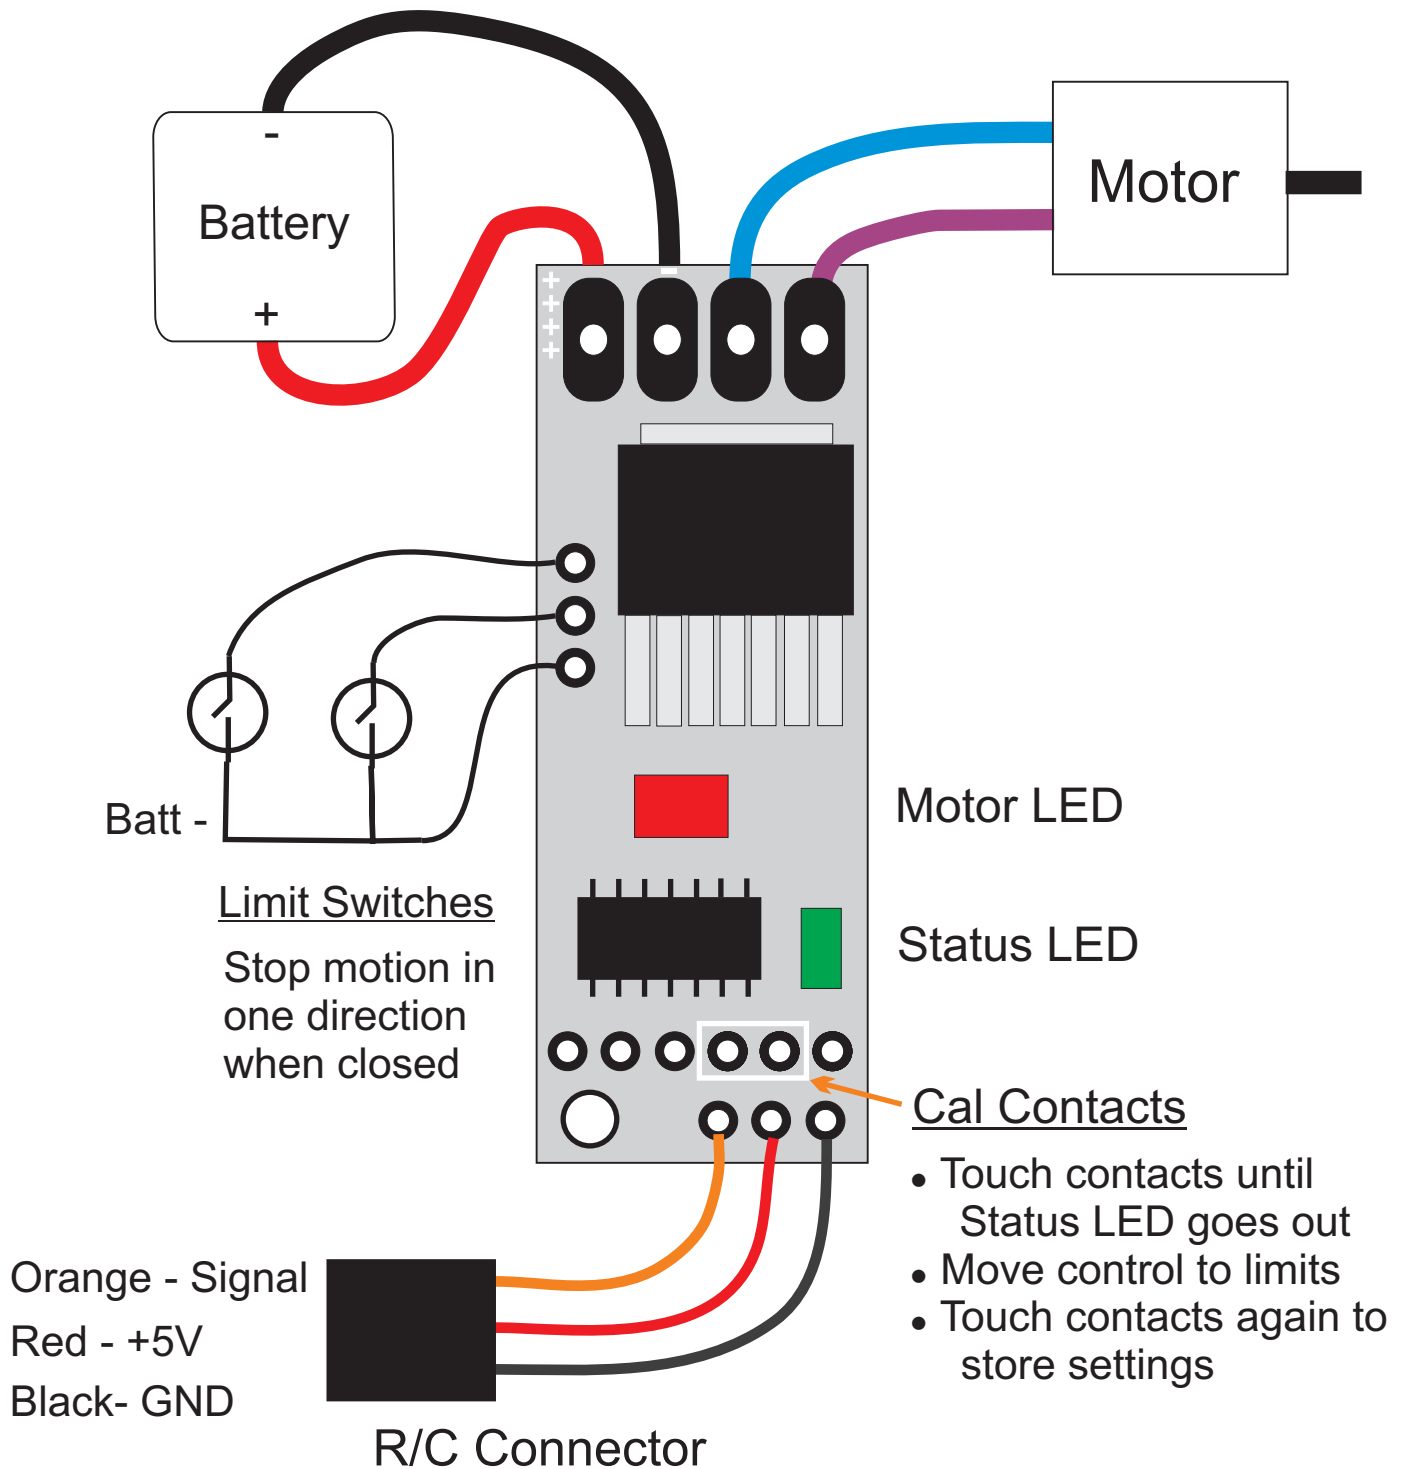

Robot Power Wasp

Connection Diagram

www.robotpower.com - 253-843-2504